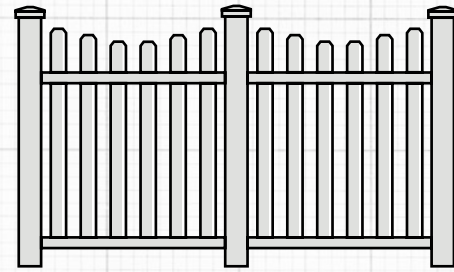

RACKED

*NOTE: Fence styles with framed sections need to be stepped on a slope. See previous page for framed fence styles, indicated by an asterisk.

6' RED CEDAR PRIVACY, BUCKINGHAM STYLE WITH SQUARE LATTICE

NEWPORT OR CHESTERFIELD
PRIVACY

CANTERBURY
PRIVACY

ASBURY
PICKET

GEORGETOWN
PRIVACY

CARLISLE* OR IMPERIAL*
SEMI-PRIVACY

FREEHOLD
PICKET

BRANDYWINE
PRIVACY

BREEZEWOOD
SEMI-PRIVACY