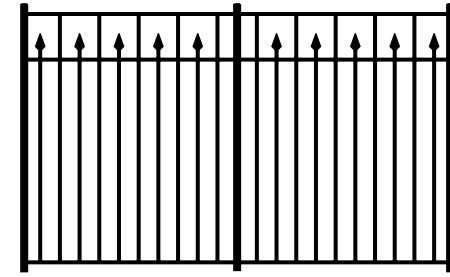

KHAKI

GRAY

*NOTE: Third rail included in 5' and 6' heights

WAVECREST

WATERFRONT

BAY BREEZE

OCEANVIEW

SAILWIND

WATERFRONT
FLUSH BOTTOM

BAY BREEZE
FLUSH BOTTOM

OCEANVIEW
EXTRA PICKET

SAILWIND
EXTRA PICKET

WATERFRONT
EXTRA PICKET

BAY BREEZE
EXTRA PICKET

BAY BREEZE
PUPPY PICKET

METAL FENCE OPTIONS