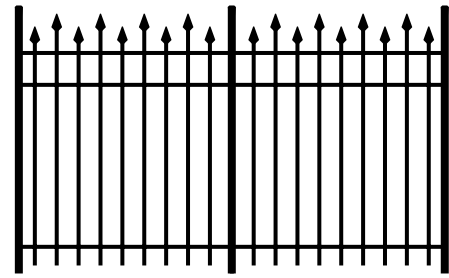

KHAKI

GRAY

*NOTE: Third rail included in 5' and 6' heights

WAVECREST

WATERFRONT

BAY BREEZE

OCEANVIEW

SAILWIND