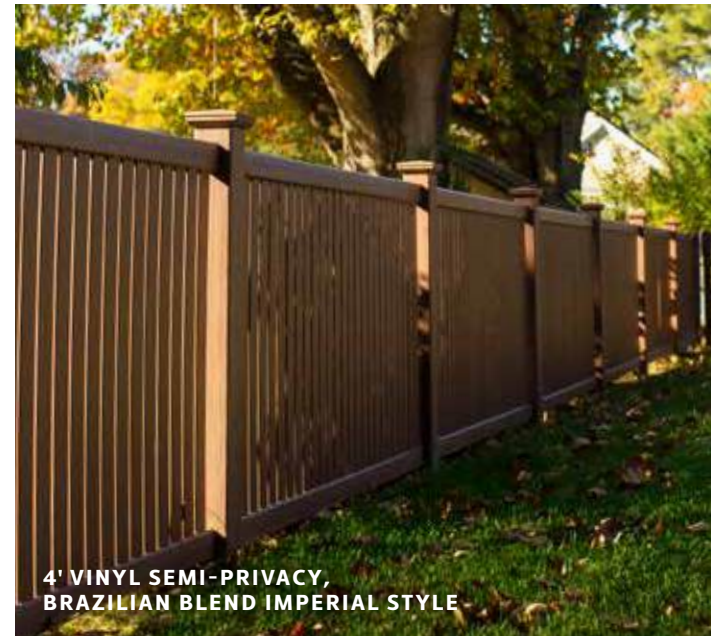

Semi-Privacy Fences

Screen Your Surroundings

Semi-privacy fences provide a less rigorous visual barrier than full privacy fences, allowing for broken sight lines and more airflow while still limiting visibility. These fences give your property definition without creating a completely secluded space.

AVAILABLE MATERIALS

Red Cedar

Known for its rich oils, red cedar is resistant to rot, breakdown from the elements, and warping. Naturally silvers with age.

Vinyl

Match the traditional styles found in wood without the ongoing maintenance or natural aging of wood fences.