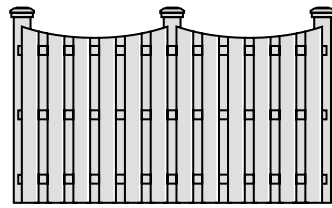

BRIXTON
SEMI-PRIVACY