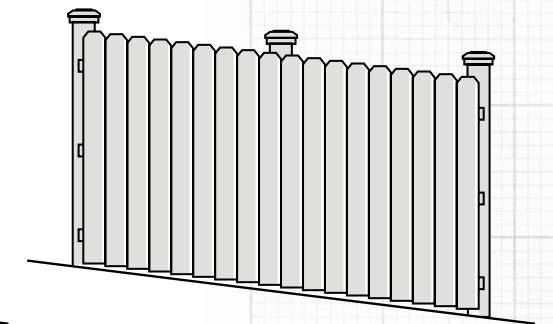

PYRAMID

GREAT POINT

COPPER

RED BALL

FRENCH GOthic

FLAT TOP

STEPPED VS. RACKED

STEPPED

RACKED

*NOTE: Fence styles with framed sections need to be stepped on a slope. See previous page for framed fence styles, indicated by an asterisk.

6' RED CEDAR PRIVACY, BUCKINGHAM STYLE WITH SQUARE LATTICE