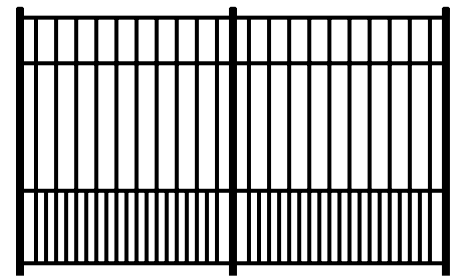

WATERFRONT
FLUSH BOTTOM

BAY BREEZE
FLUSH BOTTOM

OCEANVIEW
EXTRA PICKET

SAILWIND
EXTRA PICKET

WATERFRONT
EXTRA PICKET

BAY BREEZE
EXTRA PICKET

BAY BREEZE
PUPPY PICKET

METAL FENCE OPTIONS