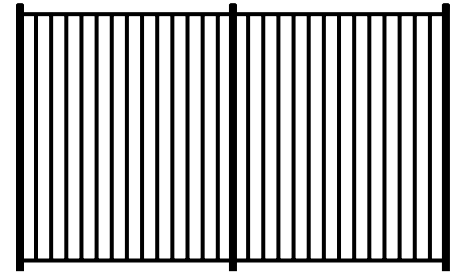

KHAKI

GRAY

*NOTE: Third rail included in 5' and 6' heights

WAVECREST

WATERFRONT

BAY BREEZE

OCEANVIEW

SAILWIND

WATERFRONT
FLUSH BOTTOM

BAY BREEZE
FLUSH BOTTOM

OCEANVIEW
EXTRA PICKET

SAILWIND
EXTRA PICKET

WATERFRONT
EXTRA PICKET

BAY BREEZE
EXTRA PICKET

BAY BREEZE
PUPPY PICKET

METAL FENCE OPTIONS