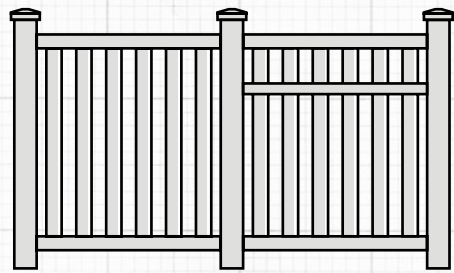

RACKED

*NOTE: Fence styles with framed sections need to be stepped on a slope. See previous page for framed fence styles, indicated by an asterisk.

6' RED CEDAR PRIVACY, BUCKINGHAM STYLE WITH SQUARE LATTICE

NEWPORT OR CHESTERFIELD
PRIVACY

CANTERBURY
PRIVACY

ASBURY
PICKET

GEORGETOWN
PRIVACY

CARLISLE* OR IMPERIAL*
SEMI-PRIVACY

FREEHOLD
PICKET

BRANDYWINE
PRIVACY

BREEZEWOOD
SEMI-PRIVACY