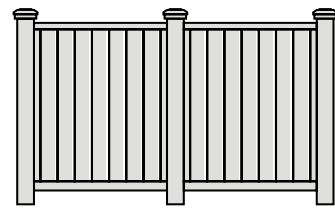

WESTMINSTER*
PRIVACY