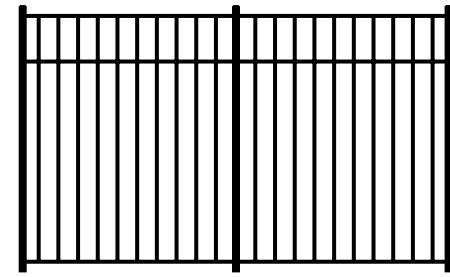

KHAKI

GRAY

*NOTE: Third rail included in 5' and 6' heights

WAVECREST

WATERFRONT

BAY BREEZE

OCEANVIEW

SAILWIND

WATERFRONT
FLUSH BOTTOM

BAY BREEZE
FLUSH BOTTOM

OCEANVIEW
EXTRA PICKET

SAILWIND
EXTRA PICKET

WATERFRONT
EXTRA PICKET

BAY BREEZE
EXTRA PICKET

BAY BREEZE
PUPPY PICKET

METAL FENCE OPTIONS