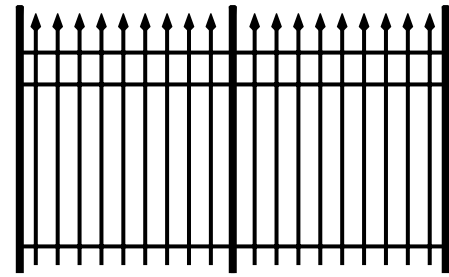

KHAKI

GRAY

*NOTE: Third rail included in 5' and 6' heights

WAVECREST

WATERFRONT

BAY BREEZE

OCEANVIEW

SAILWIND

WATERFRONT
FLUSH BOTTOM

BAY BREEZE
FLUSH BOTTOM

OCEANVIEW
EXTRA PICKET

SAILWIND
EXTRA PICKET

WATERFRONT
EXTRA PICKET

BAY BREEZE
EXTRA PICKET

BAY BREEZE
PUPPY PICKET

METAL FENCE OPTIONS