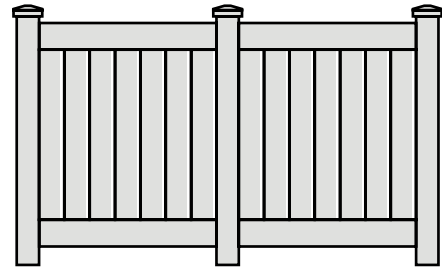

PYRAMID

GREAT POINT

COPPER

RED BALL

FRENCH GOthic

FLAT TOP

STEPPED VS. RACKED

STEPPED

RACKED

*NOTE: Fence styles with framed sections need to be stepped on a slope. See previous page for framed fence styles, indicated by an asterisk.

6' RED CEDAR PRIVACY, BUCKINGHAM STYLE WITH SQUARE LATTICE