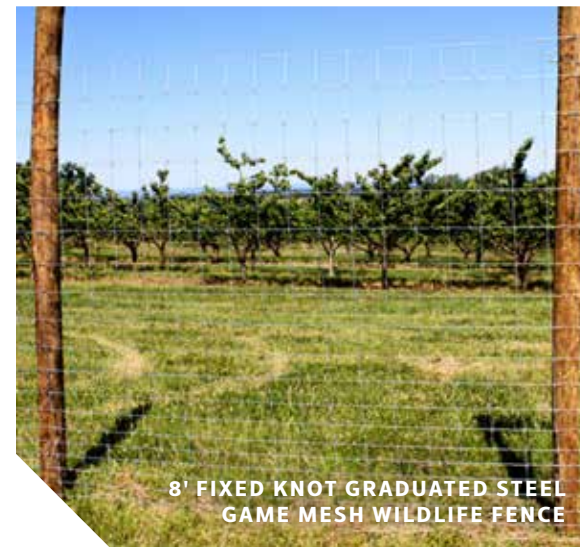

8' FIXED KNOT GRADUATED STEEL GAME MESH WILDLIFE FENCE

Sound Abatement Fences

Quiet Your World

Whether you're a homeowner desiring a barrier from surrounding noises, or you're a business owner looking to contain the noise from your commercial property, a sound abatement fence could be a fitting choice. These fences are specifically designed to block direct sound while providing tasteful designs that complement your property.

DESIGNED TO REDUCE NOISE

Our wood sound abatement fence is a proprietary model which combines a double-sided picket design with an added layer of 2lbs mass-loaded vinyl installed between to create a dense, sound-absorbing barrier. Our vinyl Boulder style sound abatement fence is a built with durable, rotationally molded vinyl polyethylene. This engineered design blocks up to 98% of direct sound and provides the highest sound abatement solution, second only to concrete.

AVAILABLE MATERIALS

We offer purposefully designed sound abatement fences in wood and vinyl materials only. However, any of our solid privacy fences offer some level of sound absorption and deflection.