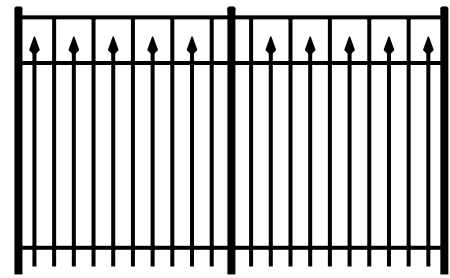

KHAKI

GRAY

*NOTE: Third rail included in 5' and 6' heights

WAVECREST

WATERFRONT

BAY BREEZE

OCEANVIEW

SAILWIND

WATERFRONT
FLUSH BOTTOM

BAY BREEZE
FLUSH BOTTOM

OCEANVIEW
EXTRA PICKET

SAILWIND
EXTRA PICKET

WATERFRONT
EXTRA PICKET

BAY BREEZE
EXTRA PICKET

BAY BREEZE
PUPPY PICKET

METAL FENCE OPTIONS