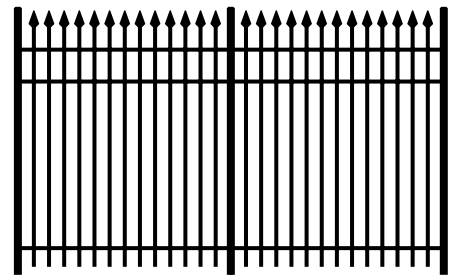

KHAKI

GRAY

*NOTE: Third rail included in 5' and 6' heights

WAVECREST

WATERFRONT

BAY BREEZE

OCEANVIEW

SAILWIND

WATERFRONT
FLUSH BOTTOM

BAY BREEZE
FLUSH BOTTOM

OCEANVIEW
EXTRA PICKET

SAILWIND
EXTRA PICKET

WATERFRONT
EXTRA PICKET

BAY BREEZE
EXTRA PICKET

BAY BREEZE
PUPPY PICKET

METAL FENCE OPTIONS