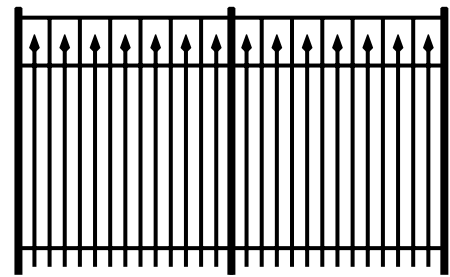

WATERFRONT
FLUSH BOTTOM

BAY BREEZE
FLUSH BOTTOM

OCEANVIEW
EXTRA PICKET

SAILWIND
EXTRA PICKET

WATERFRONT
EXTRA PICKET

BAY BREEZE
EXTRA PICKET

BAY BREEZE
PUPPY PICKET

METAL FENCE OPTIONS