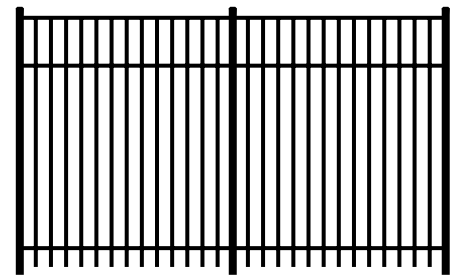

WATERFRONT
FLUSH BOTTOM

BAY BREEZE
FLUSH BOTTOM

OCEANVIEW
EXTRA PICKET

SAILWIND
EXTRA PICKET

WATERFRONT
EXTRA PICKET

BAY BREEZE
EXTRA PICKET

BAY BREEZE
PUPPY PICKET

METAL FENCE OPTIONS