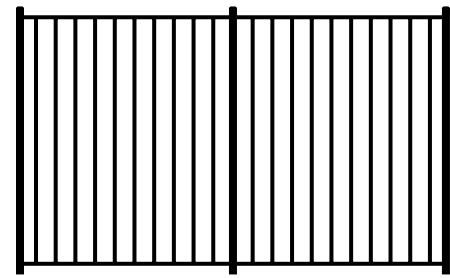

KHAKI

GRAY

*NOTE: Third rail included in 5' and 6' heights

WAVECREST

WATERFRONT

BAY BREEZE

OCEANVIEW

SAILWIND

WATERFRONT
FLUSH BOTTOM

BAY BREEZE
FLUSH BOTTOM

OCEANVIEW
EXTRA PICKET

SAILWIND
EXTRA PICKET

WATERFRONT
EXTRA PICKET

BAY BREEZE
EXTRA PICKET

BAY BREEZE
PUPPY PICKET

METAL FENCE OPTIONS