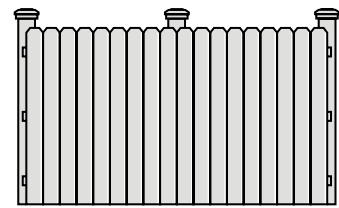

LANCASTER
PRIVACY