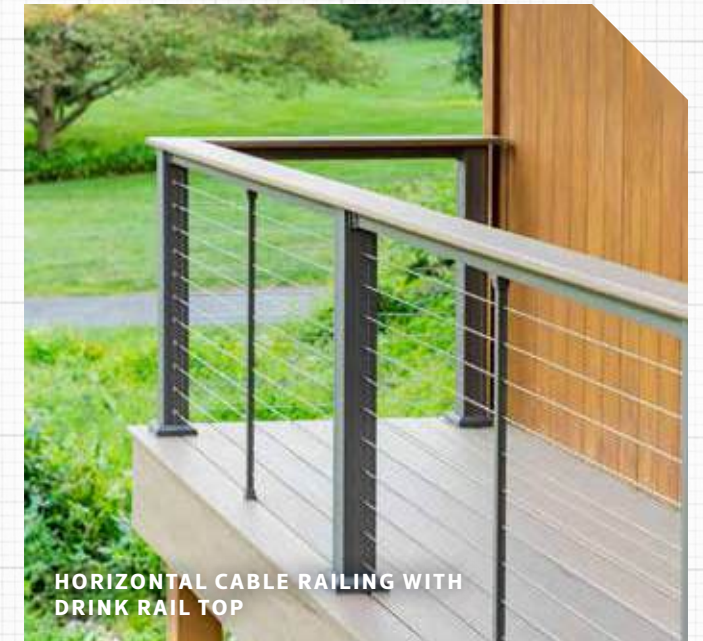

AVAILABLE MATERIALS

- Aluminum
- Vinyl
- Wood
- Cable

WHITE VINYL WITH BLACK ALUMINUM BALUSTERS

ALUMINUM RAILING WITH DRINK RAIL TOP

HORIZONTAL CABLE RAILING WITH DRINK RAIL TOP

WHITE VINYL

ALUMINUM

RADIUS RAILING WITH HORIZONTAL CABLES