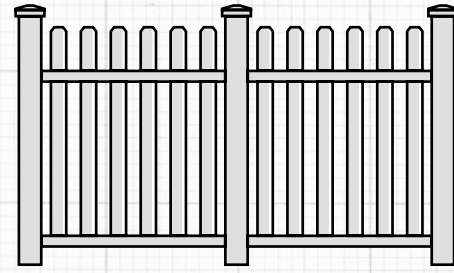

ASBURY
PICKET