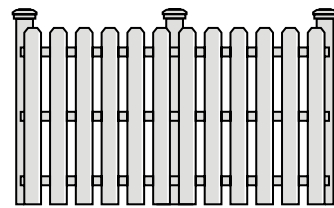

BRENTWOOD
PICKET