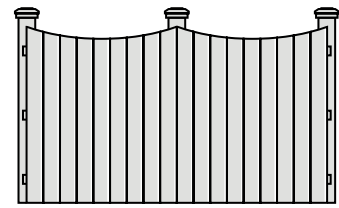

YORK
PRIVACY