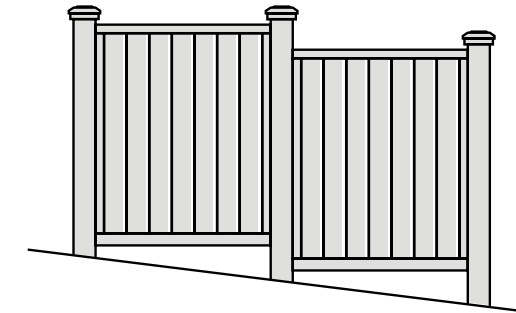

PYRAMID

GREAT POINT

COPPER

RED BALL

FRENCH GOthic

FLAT TOP

STEPPED VS. RACKED

STEPPED

RACKED

*NOTE: Fence styles with framed sections need to be stepped on a slope. See previous page for framed fence styles, indicated by an asterisk.

6' RED CEDAR PRIVACY, BUCKINGHAM STYLE WITH SQUARE LATTICE