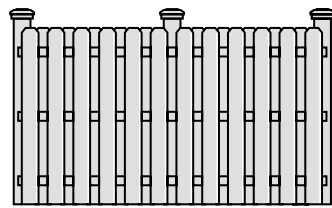

KENSINGTON
SEMI-PRIVACY